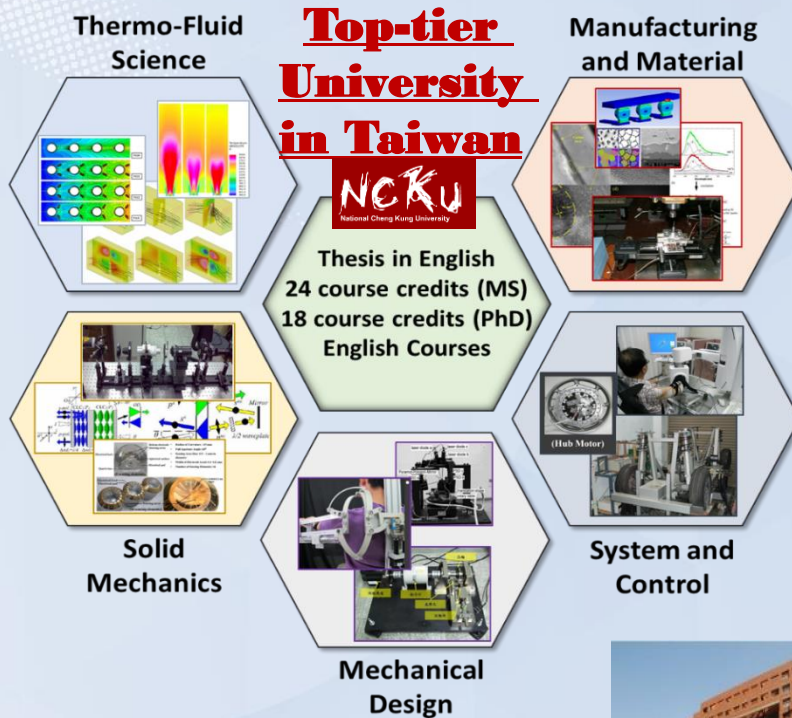

Graduate Programs in Mechanical Engineering

NCKU ME Quick Facts

- ◇ Over **50** full-time professors and 10 adjunct professors.
- ◇ Over **NT\$ 100,000,000** in research expenditures yearly.
- ◇ Over **100** publications in academic journals yearly.
- ◇ Over **400** graduate students (more than 50 full-time PhD students).
- ◇ Less than 7.8 graduate-student-to-faculty ratio.
- ◇ 2020 NCKU **rank#2** in Taiwan (CWUR)
- ◇ 2020 ME Dept. at NCKU **rank#3** in Taiwan.(QS)
- ◇ 2020 NCKU **rank#47** in Asia.(QS)
- ◇ Local industry includes Foxconn Technology Group, Formosa Plastics Group, Taiwan Semiconductor Manufacturing Company (TSMC), HTC, ASUS, Acer, Innolux, TECO, etc.